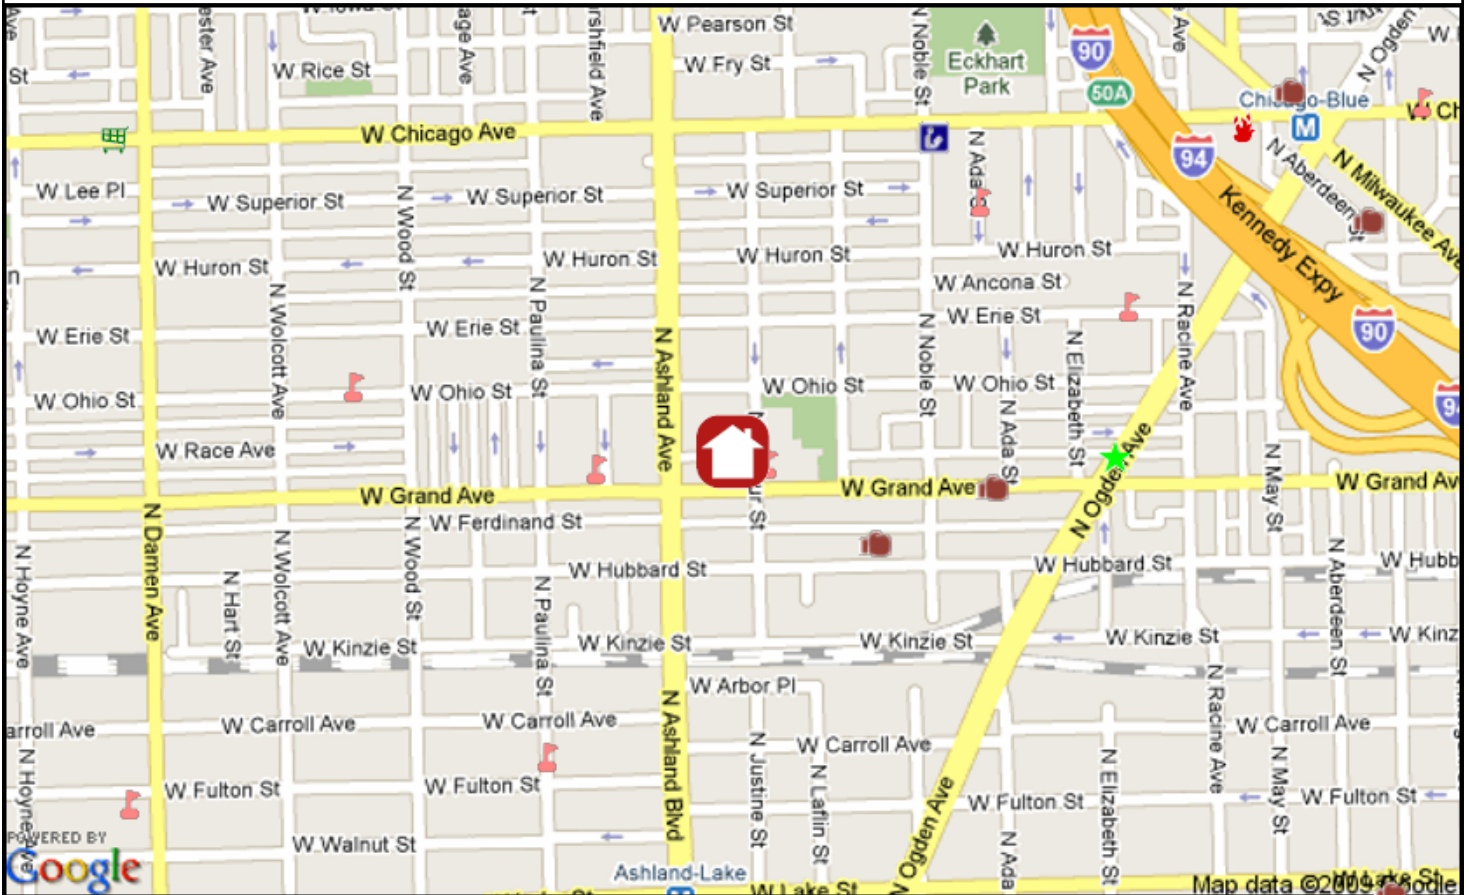

Home-Turf Report for 514 N. Armour Chicago, IL 60642

Prepared by: Mary Ellen Kuehl // The Kuehl Group, Inc. // (773) 327-5753

© 2001-2009 Home-Turf Marketing Systems, L.L.C. // Visit www.hometurfonline.com or call (800) 689-1652

City Ward#: 26

Alderman: Billy Ocasio
3236 W Division St, 60651, 773-276-4629

Nearest Public High Schools:

Wells Acad. Hs, 936 N Ashland Av, 0.5mi N
Noble Street Charter High, 1010 N Noble St, 0.6mi N

Nearest Private High Schools:

West Town Acad., 2021 West Fulton Ave, 0.7mi SW
Chicago Acad. For The Arts, 1010 W Chicago, 0.7mi NE
Holy Trinity High, 1443 W Division St, 0.8mi N

Nearest Public Elementary Schools:

Otis Elem., 525 N Armour St, 0.0mi E
Near North Special Ed Center, 739 N Ada St, 0.3mi NE

Nearest Private Elementary Schools:

Esperanza, 520 N Marshfield Ave, 0.1mi W
Near North Montessori, 1434 W Division, 0.8mi N

Nearest Daycare Centers:

Ame Wayman Day Care Ctr, 511 W Elm St, 1.5mi NE
KinderCare, 1733 N. Marcey St., 1.6mi N
Teddy Bear Day Care, 150 S Wacker Dr, 1.7mi SE

Nearest Public Library:

Eckhart Park, 1371 W Chicago Ave, 312-746-6069, 0.4mi NE

Nearest Hospital:

Rush University Medical Ctr, 1653 W Congress Pkwy, 1.1mi S

Nearest Major Grocery Stores:

Dominick's, 2021 W Chicago Ave, 0.7mi NW
Jewel, 1341 N Paulina St, 1.0mi N
Aldi, 6520 W Fullerton, 1.3mi S

Nearest Movie Theaters:

Kerasotes Webster Place 11, 1471 W Webster Ave, 2.1mi N
AMC Loews Pipers Alley 4, 1608 N Wells St, 2.1mi NE

Nearest Health Clubs:

Sheila Kelley's S Factor, 1400 W Hubbard St, 0.2mi SE
Sana Vita Studio, 1357 W Grand Ave, 0.3mi E

Nearest Starbucks:

520 N Ogden Ave, 0.4mi E

Nearest CTA Station:

Ashland, Green, Pink, 0.4mi S

Nearest Metra Station:

Western, 1.2mi W

Nearest Fire Station:

0.6mi NE

- Starbucks
- Health Club
- Dog Park
- Day Care
- Major Grocery
- Library
- Hospital
- Post Office
- Theater
- Fire Station
- School
- CTA Station
- Metra Station
- City Park

Home-Turf Marketing Systems, L.L.C. and the users of Home-Turf assume no responsibility for any loss or impact resulting from the use of this information. No representations are made regarding the accuracy of the information provided. All data is subject to change and should be verified with local sources.